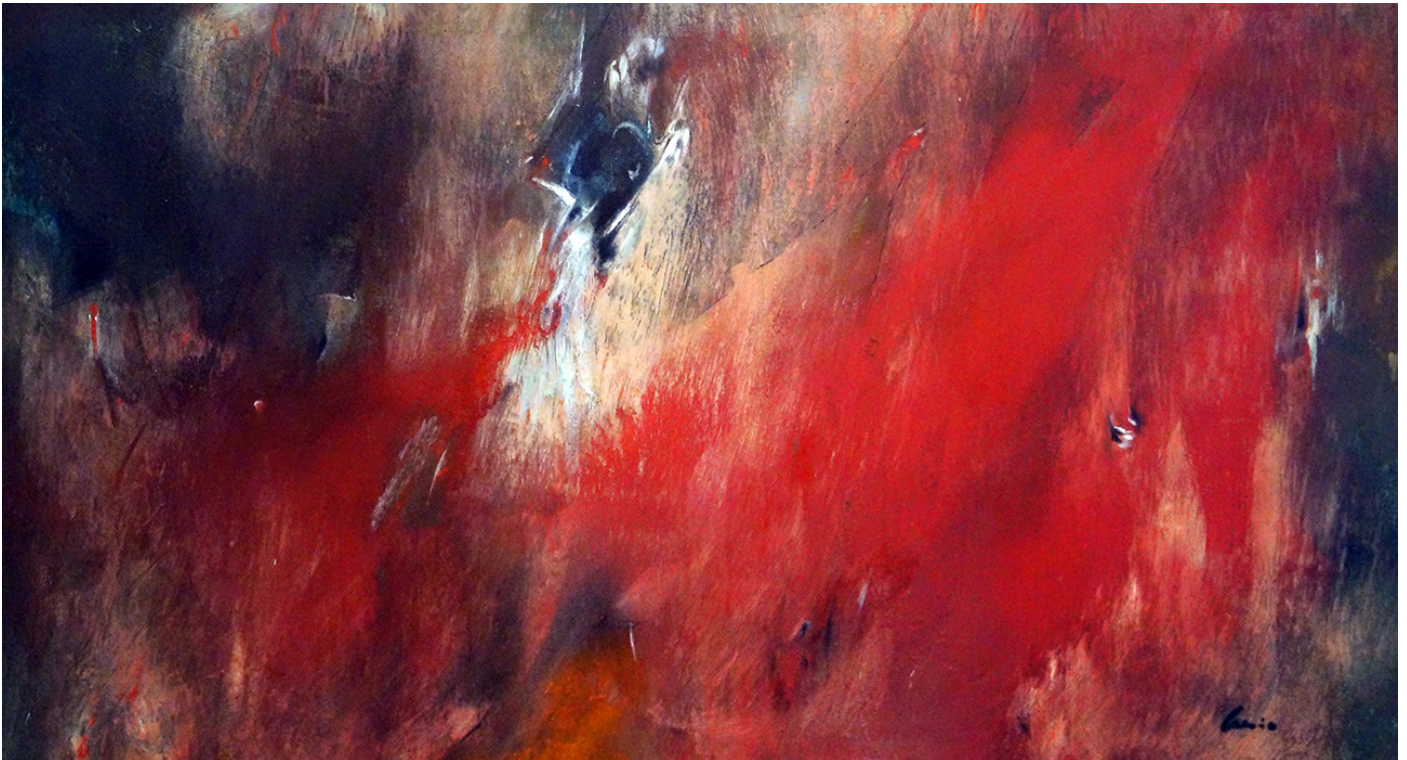

rose & king galleries

www.rosekinggalleries.com

'Cascade' by Sossio

Oil on canvas

Dimensions 100x200 cm