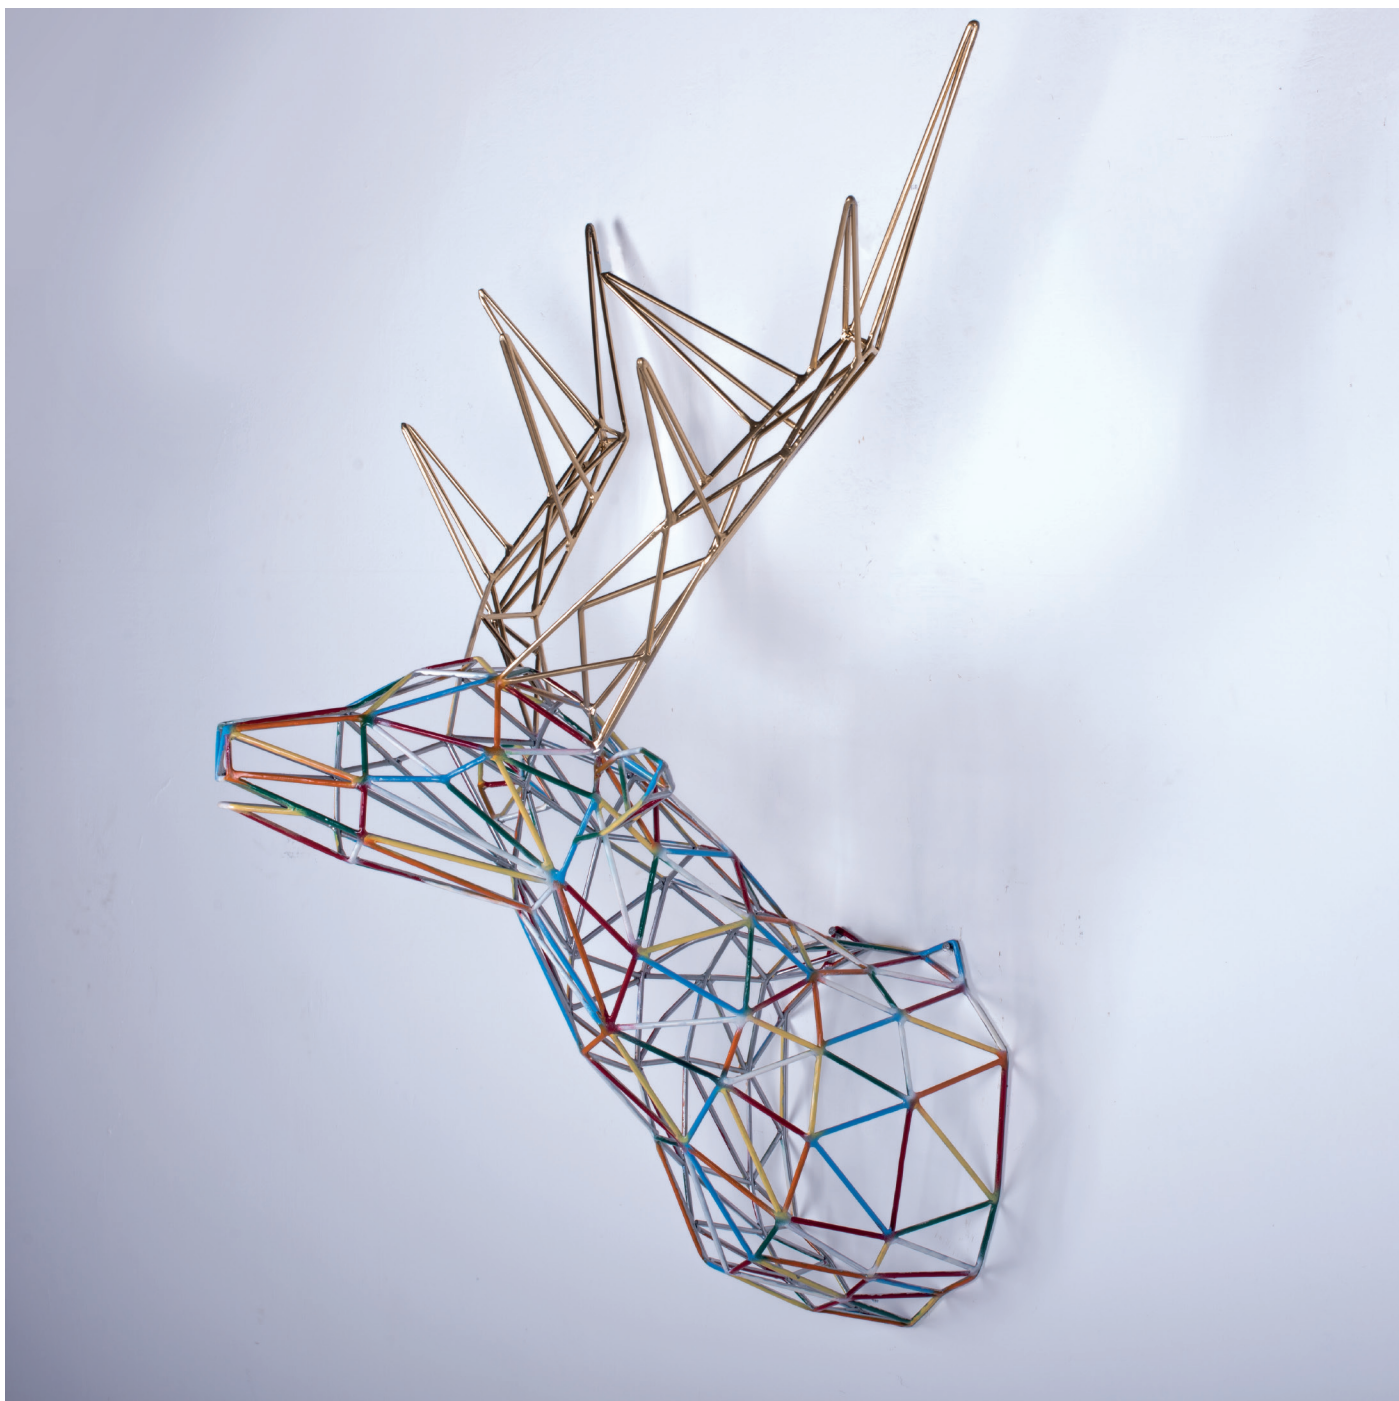

rose & king galleries

www.rosekinggalleries.com

'Multicolour Deer' by Alter Ego (Davide Pisapia)

Round enamelled iron

Dimensions 50x58x85 cm