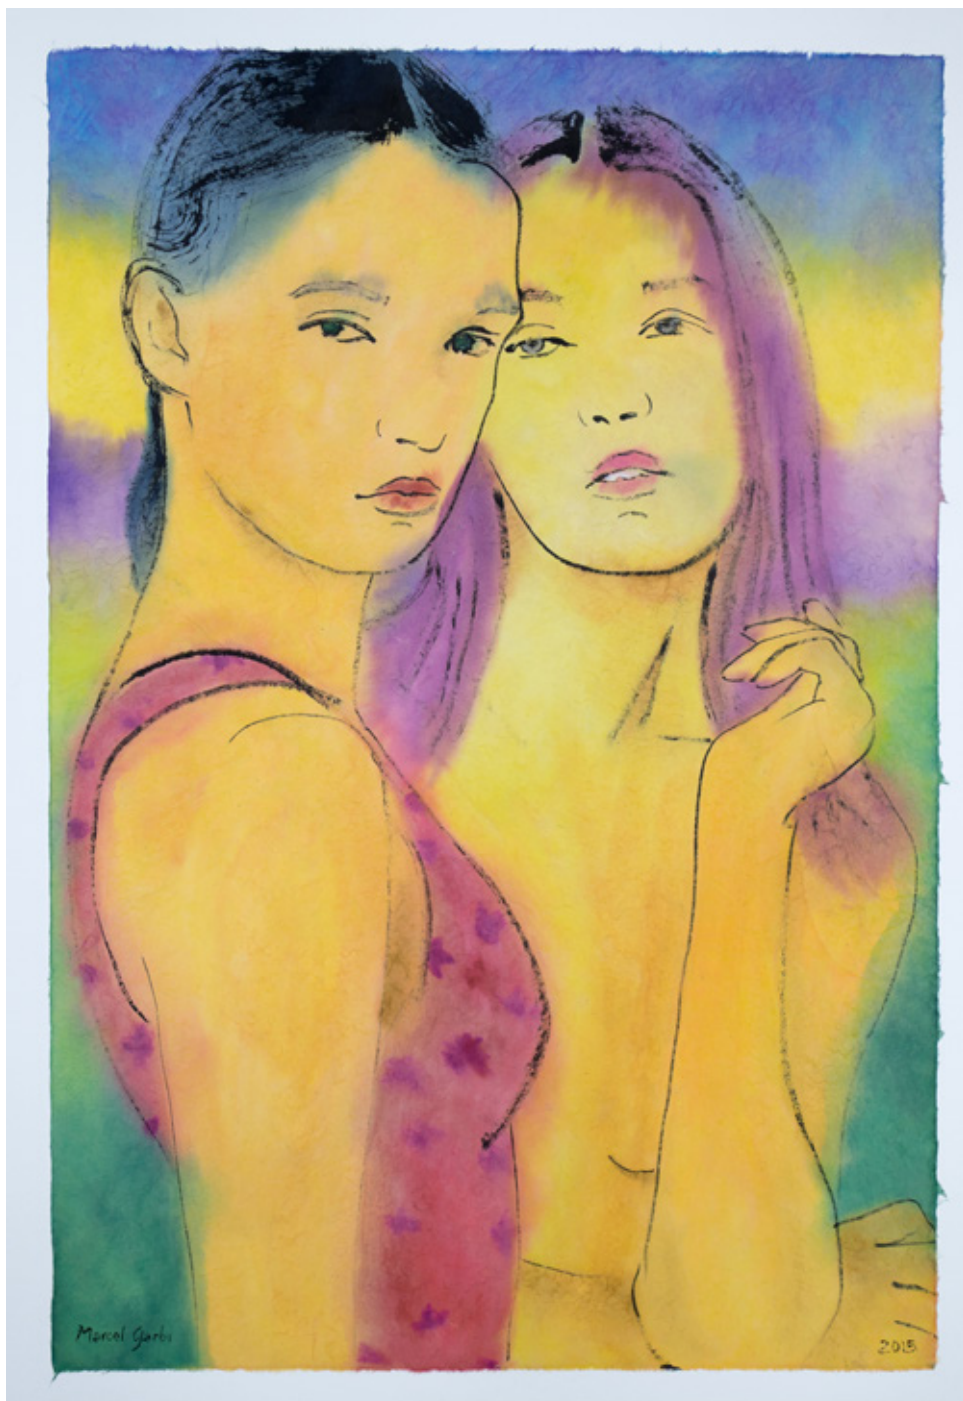

**rose & king galleries**

[www.rosekinggalleries.com](http://www.rosekinggalleries.com)

**'Candy Sisters'** by Marcel Garbi

Ink and Watercolours on Japanese hand-made paper mounted onto Snowdon paper

Dimensions 69x50 cm