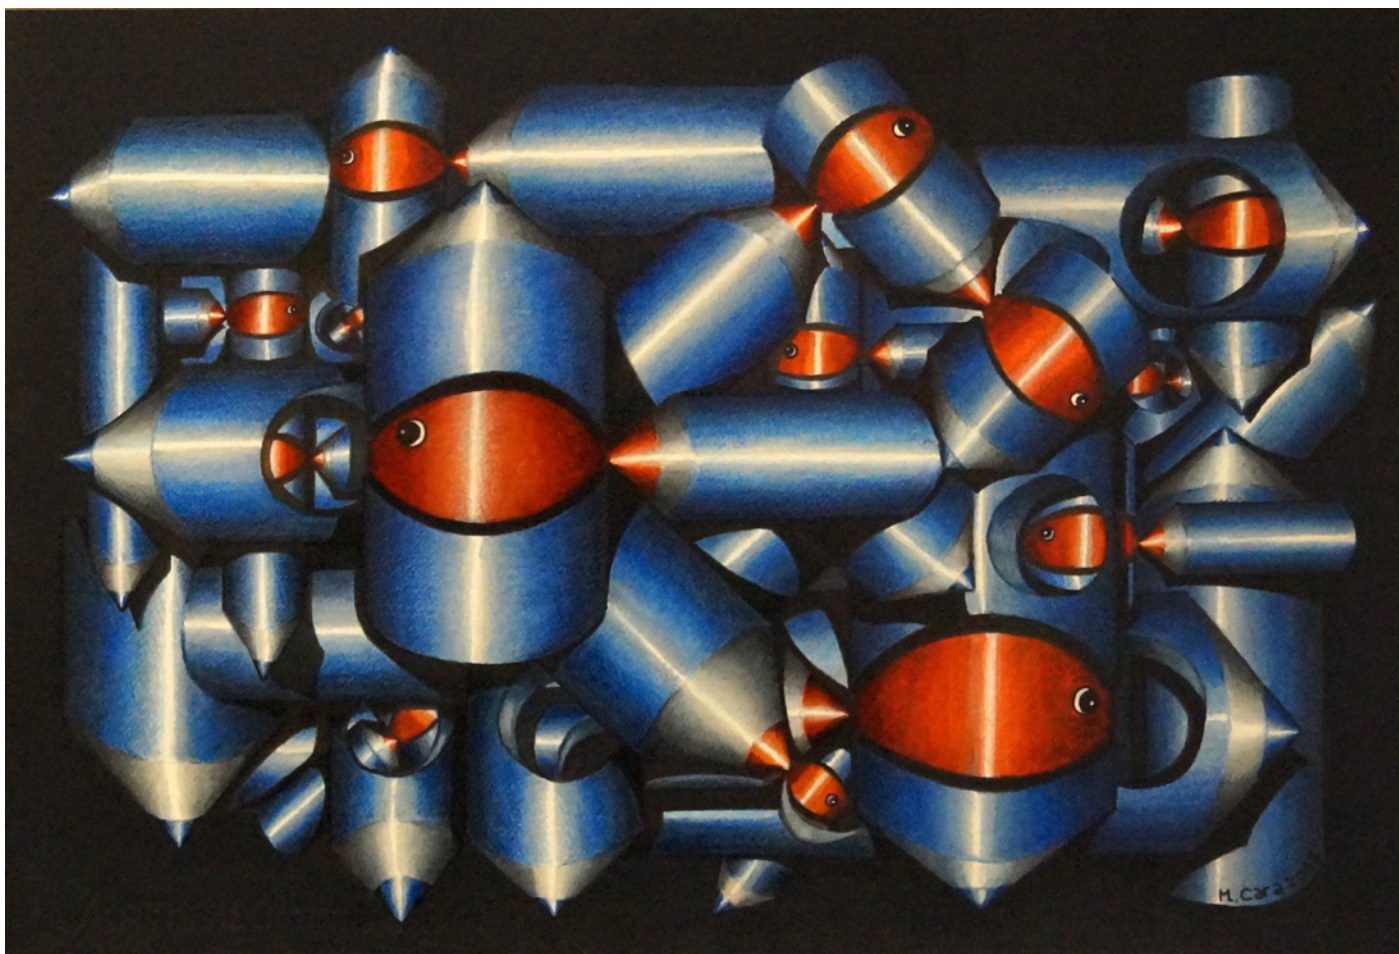

rose & king galleries

www.rosekinggalleries.com

'La Societa' dei Pesci Rossi' by Michele Cara

Pen and pencil on canvas

Dimensions 38x55 cm