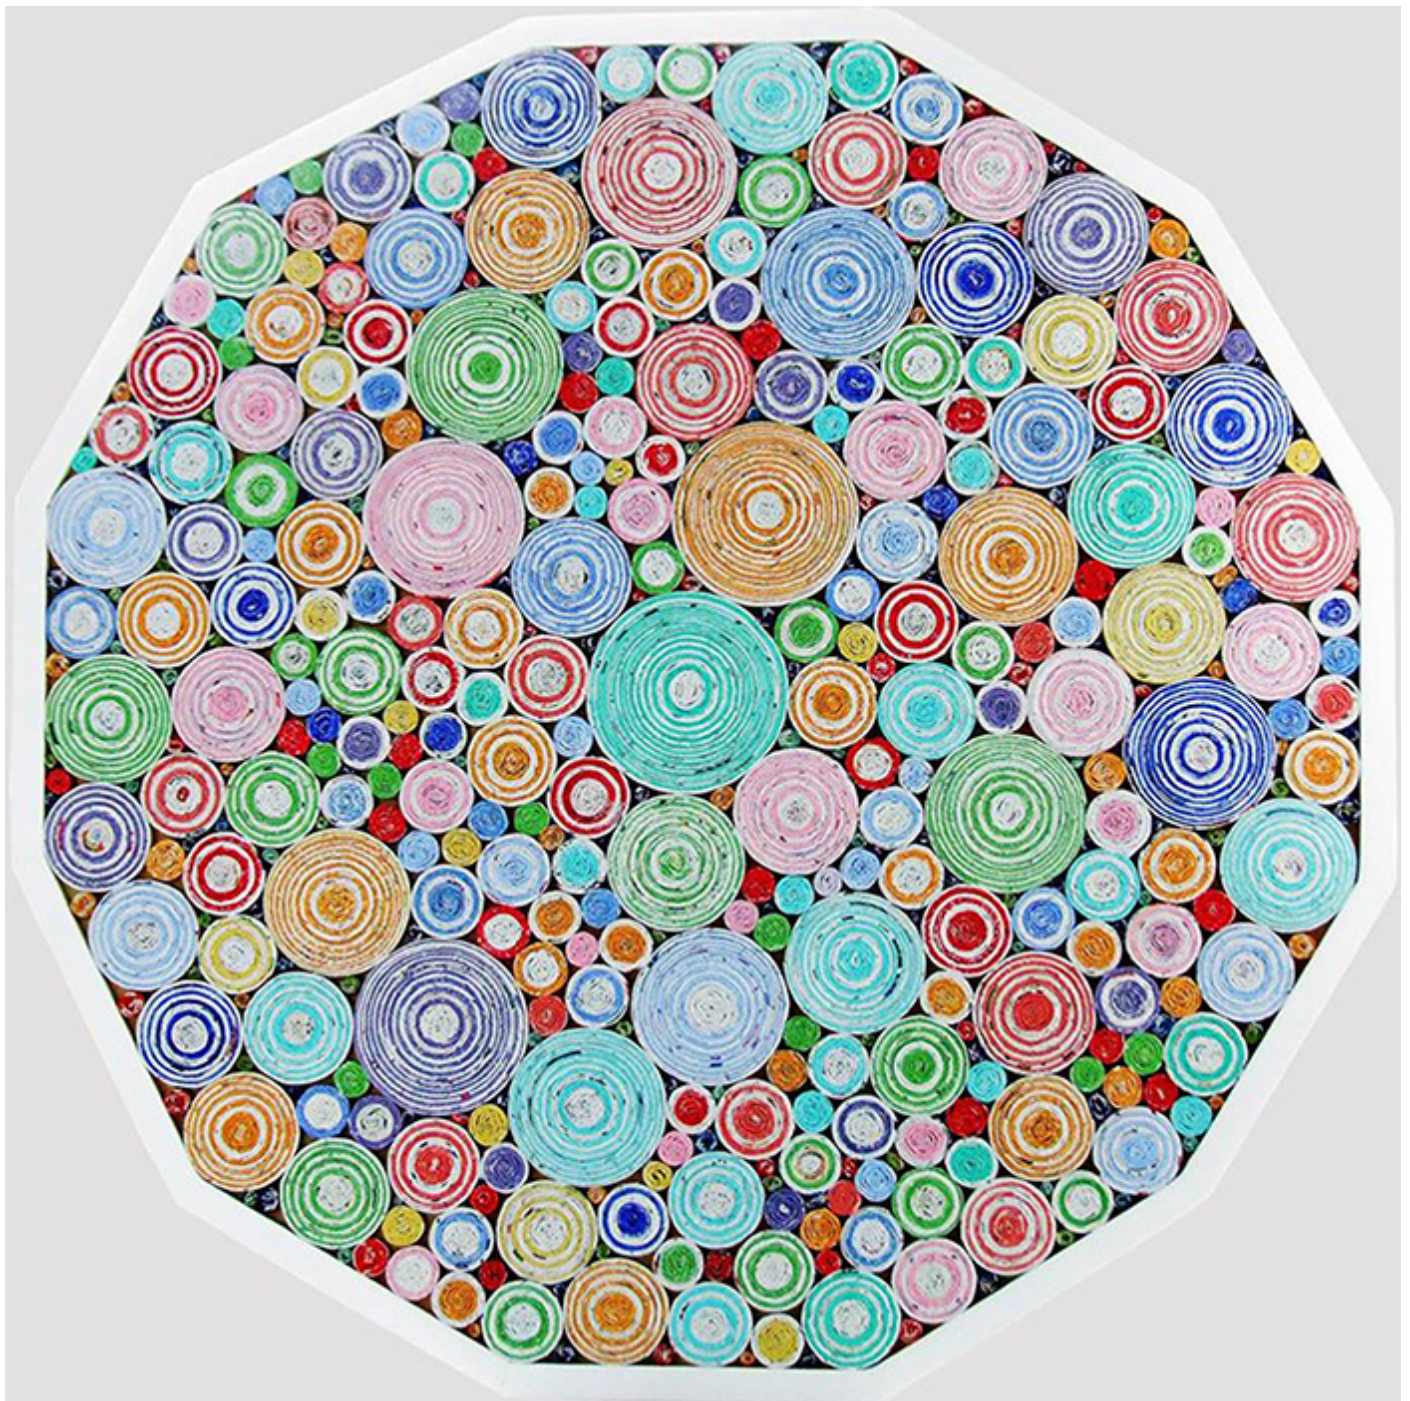

# rose & king galleries

[www.rosekinggalleries.com](http://www.rosekinggalleries.com)

**'Gaea'** by Alberto Fusco  
Sculpted paper on wood panel

Dimensions 80x60 cm