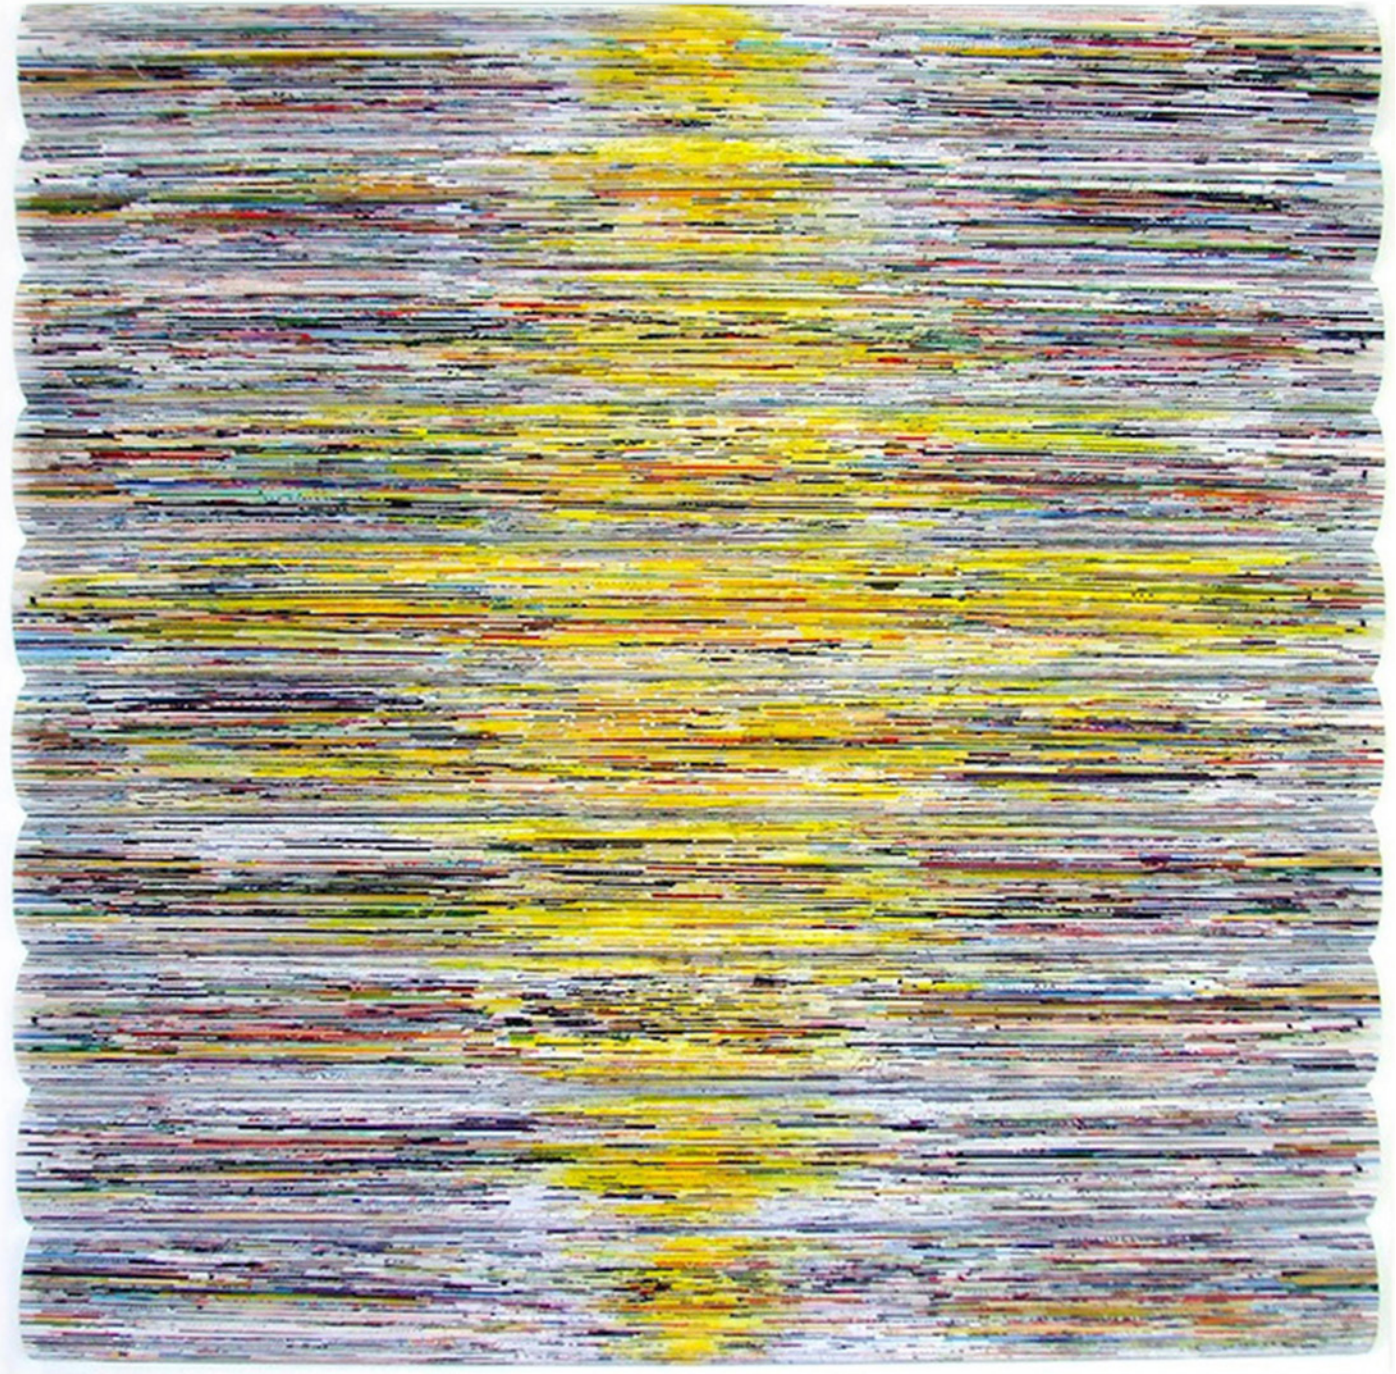

**rose & king galleries**

[www.rosekinggalleries.com](http://www.rosekinggalleries.com)

**'Hyperion'** by Alberto Fusco  
Sculpted paper on wood panel

Dimensions 110x111.5x9 cm