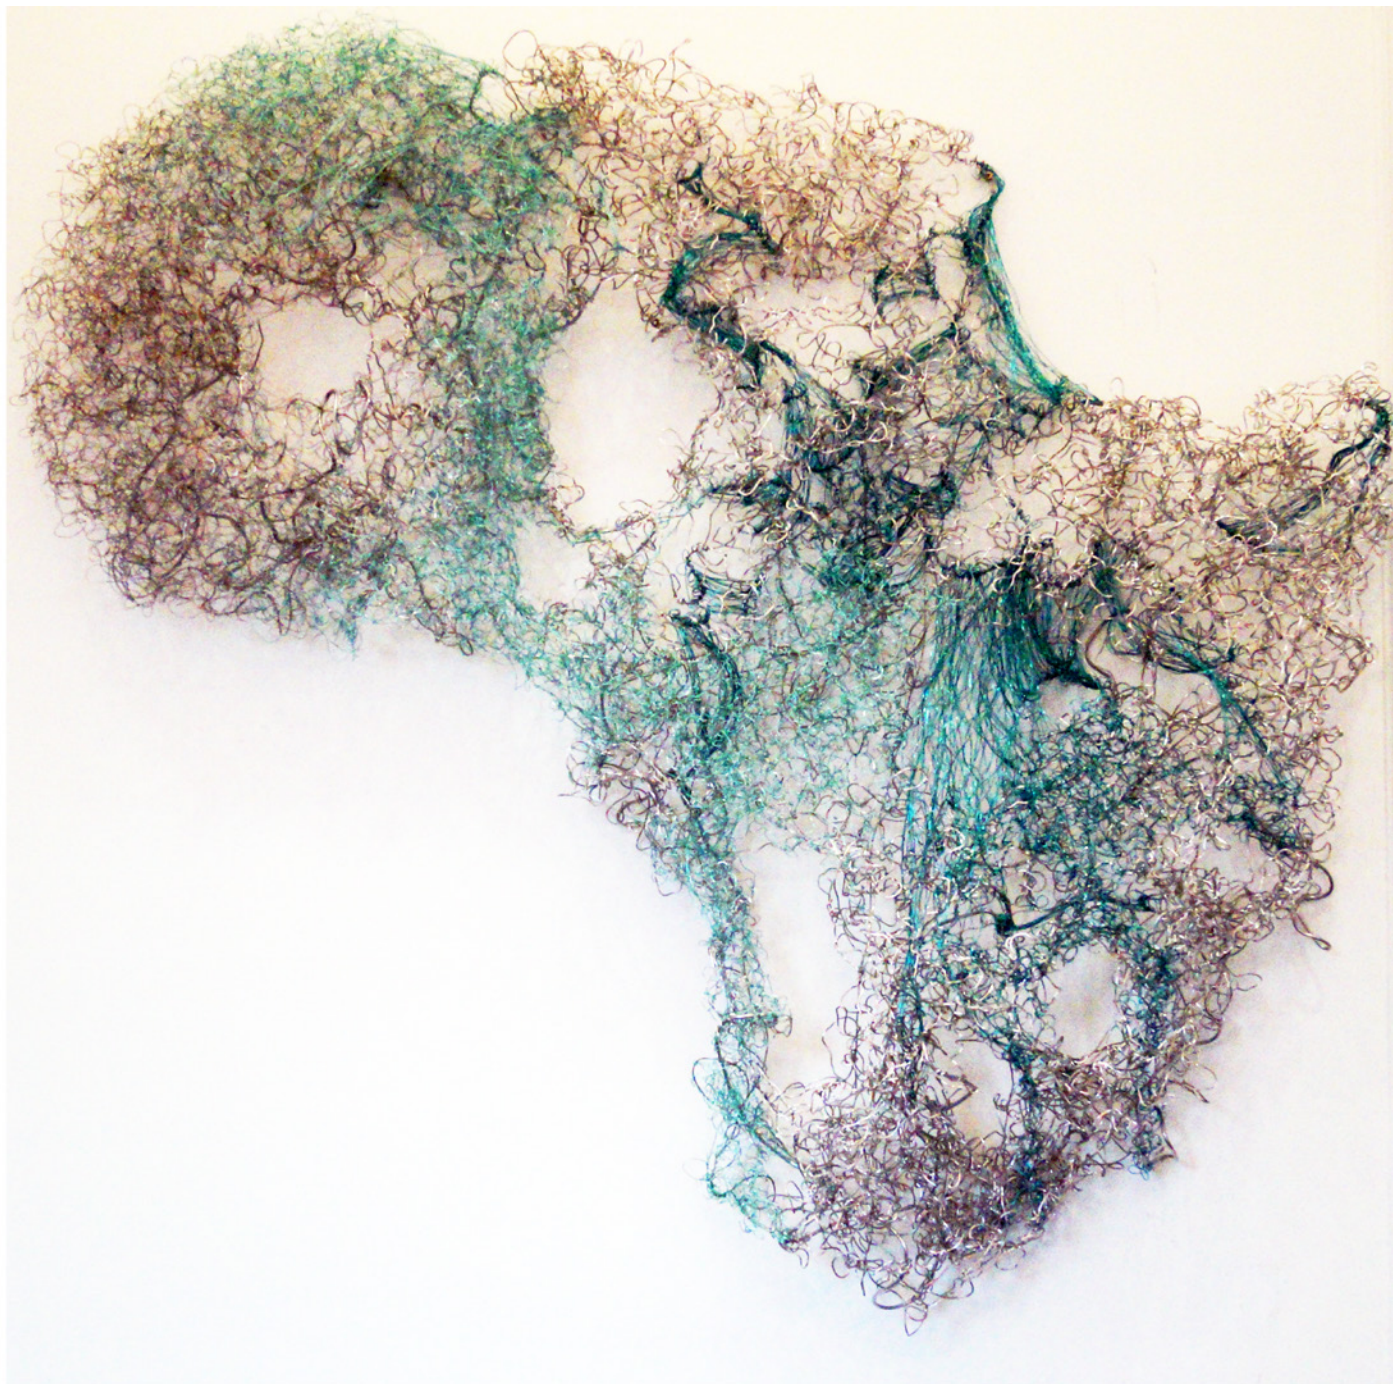

rose & king galleries

www.rosekinggalleries.com

'Anima' by Rosa Migliardi

Stainless steel, aluminium and enamelled copper wires.

Dimensions 145x135x23 cm