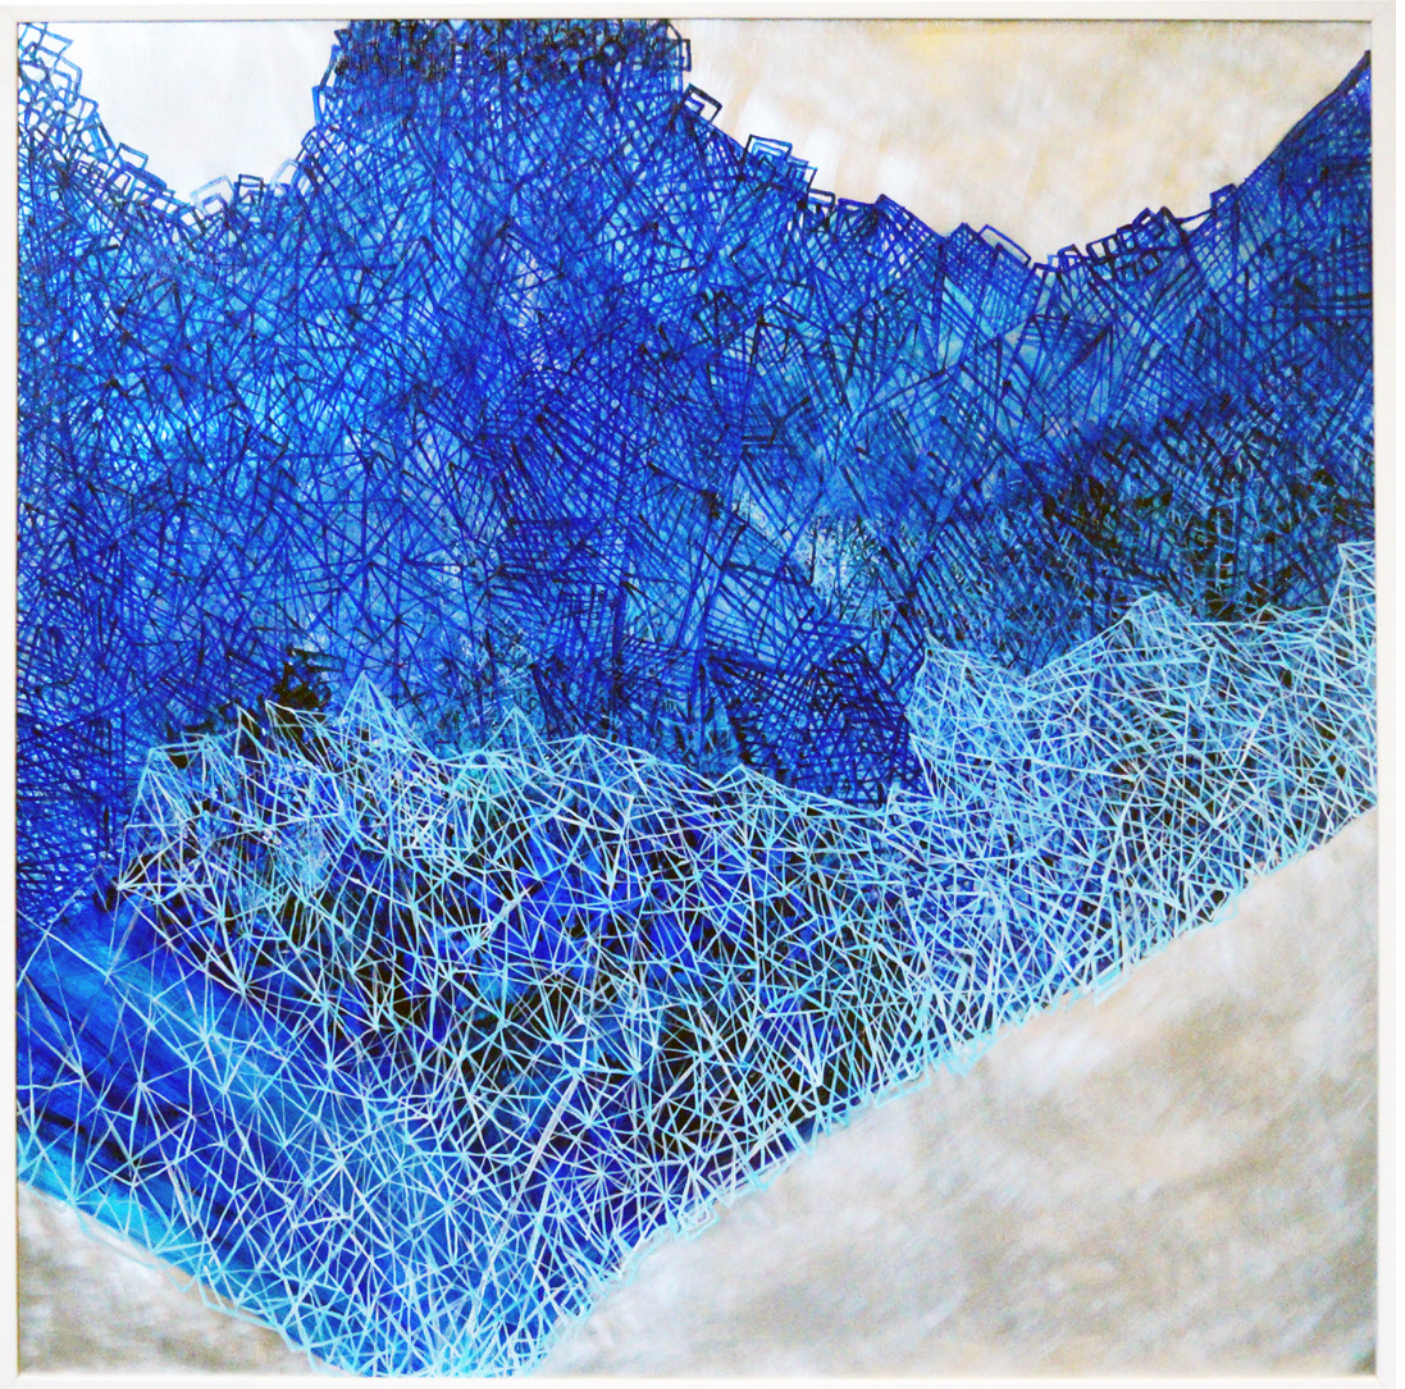

rose & king galleries

www.rosekinggalleries.com

'Kire' by Rosa Migliardi
Acrylic and gloss on aluminium

Dimensions 90x90 cm